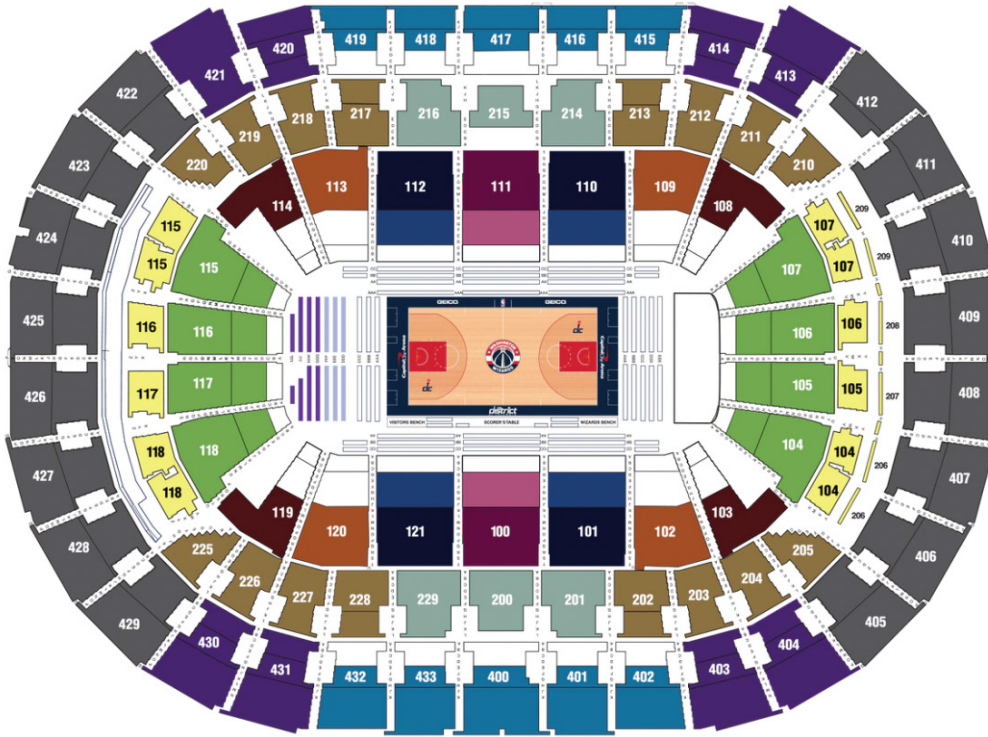

WASHINGTON

WIZARDS

2023-2024

MWR

TICKET PRICING

PER TICKET

BLUE TIER GAME	WHITE TIER GAME	RED TIER GAME
-----------------------	------------------------	----------------------

	\$105.75	\$89.25	\$78.25
	\$98.00	\$80.50	\$71.50
	\$155.25	\$128.75	\$114.50
	\$51.75	\$42.00	\$37.50
	\$33.00	\$28.75	\$22.00

GOLD TIER GAME	SILVER TIER GAME
-----------------------	-------------------------

*Gold and Silver Not Available

OCTOBER

SUN	MON	TUES	WED	THURS	FRI	SAT
1	2	3	4	5	6	7
8	9	10	11	12	13	14
15	16	17	18	19	20	21
22	23	24	25	26	27	28
29	30	31				MEM
	BOS					