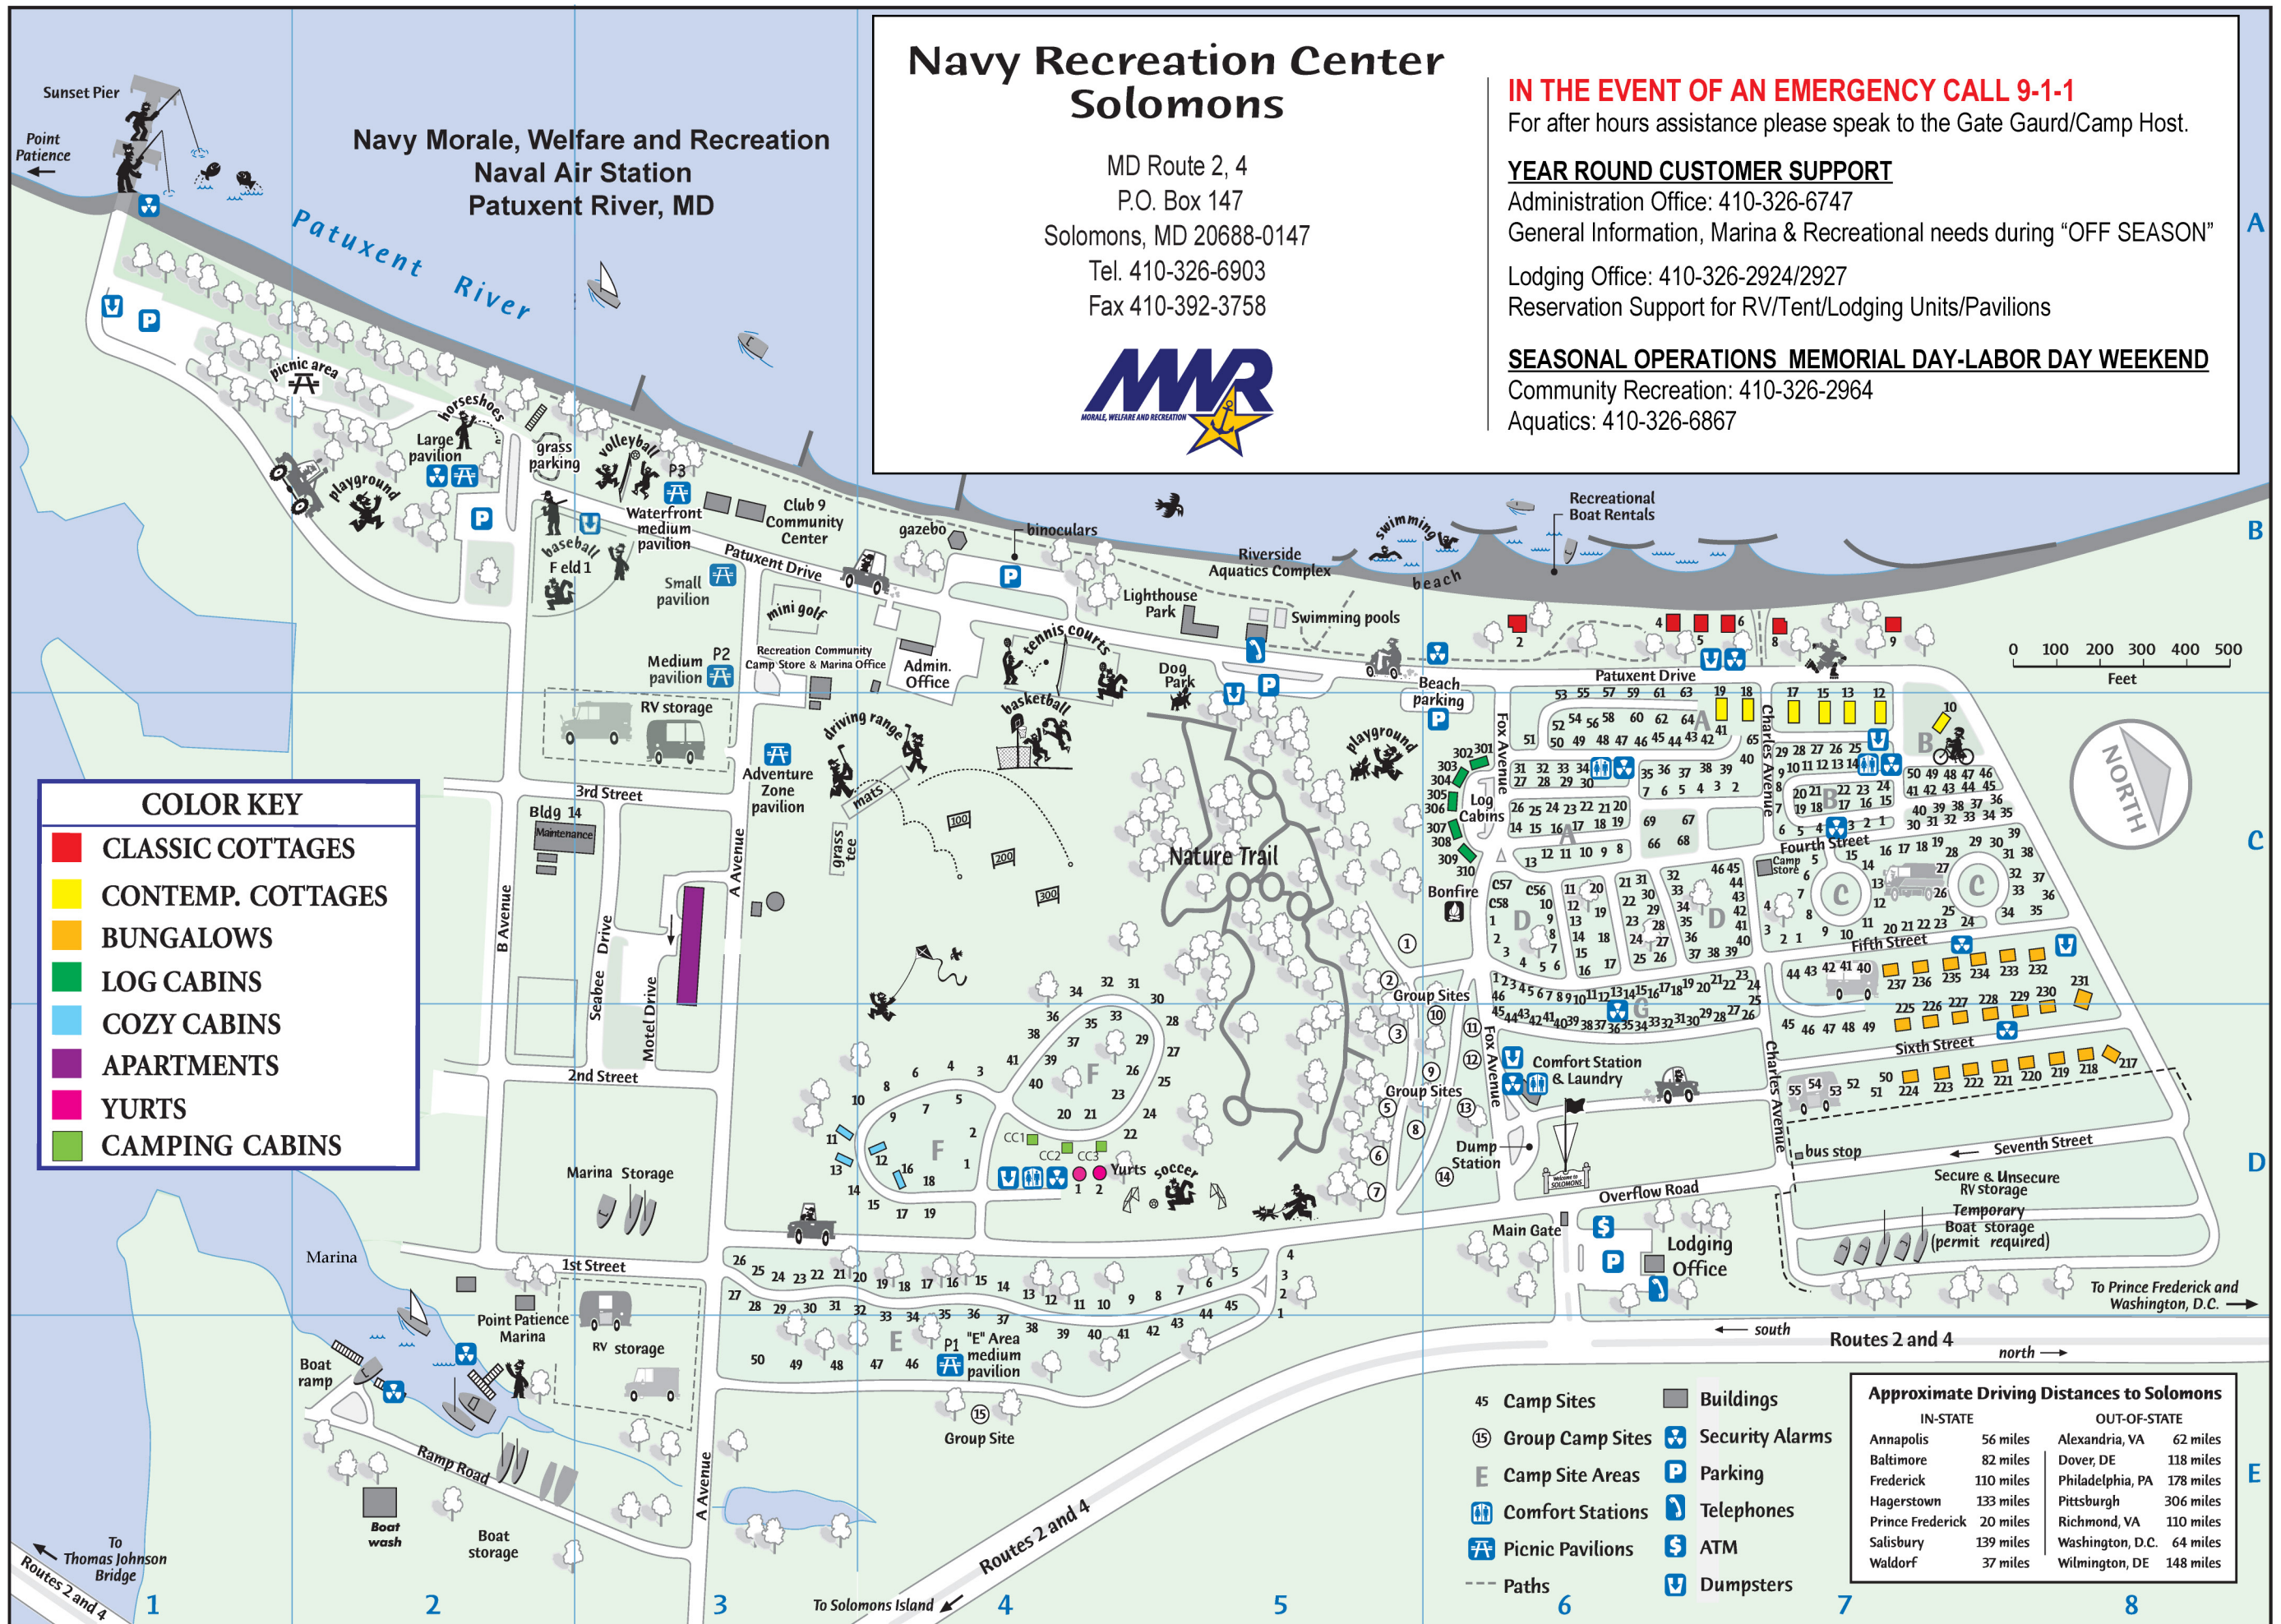

### YEAR ROUND CUSTOMER SUPPORT

Administration Office: 410-326-6747

General Information, Marina & Recreational needs during "OFF SEASON"

Lodging Office: 410-326-2924/2927

Reservation Support for RV/Tent/Lodging Units/Pavilions

### SEASONAL OPERATIONS MEMORIAL DAY-LABOR DAY WEEKEND

Community Recreation: 410-326-2964

Aquatics: 410-326-6867

Navy Morale, Welfare and Recreation  
Naval Air Station  
Patuxent River, MD

**COLOR KEY**

- CLASSIC COTTAGES
- CONTEMP. COTTAGES
- BUNGALOWS
- LOG CABINS
- COZY CABINS
- APARTMENTS
- YURTS
- CAMPING CABINS

- 45 Camp Sites
- 15 Group Camp Sites
- E Camp Site Areas
- Comf Stations
- Picnic Pavilions
- Paths
- Buildings
- Security Alarms
- Parking
- Telephones
- ATM
- Dumpsters

**Approximate Driving Distances to Solomons**

	IN-STATE	OUT-OF-STATE
Annapolis	56 miles	Alexandria, VA 62 miles
Baltimore	82 miles	Dover, DE 118 miles
Frederick	110 miles	Philadelphia, PA 178 miles
Hagerstown	133 miles	Pittsburgh 306 miles
Prince Frederick	20 miles	Richmond, VA 110 miles
Salisbury	139 miles	Washington, D.C. 64 miles
Waldorf	37 miles	Wilmington, DE 148 miles